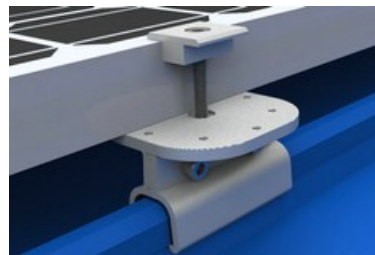

NEW SOLAR MOUNTING RAIL KIT

- The new rail has an easy to fit rail splice kit.
- The mid clamp is adjustable from 35-50mm.
- The end clamps can be use from 35-50mm depth solar panel.
- The plate is also new, can be installed together with the mid clamp
- The new style rail samples will be available this week.

AE-FZ-ADJ

Product Item: AE-FZ-ADJ

Adjustable 35mm to 50mm End Clamp

Product Item: AE-FZ-ADJ

Adjustable 35mm to 50mm End Clamp

Price: \$2.30 (Excl. GST)

[Tell a Friend](#)

Versatile Solar Mounting Rail

- Versatile Solar Mounting Rail with adjustable end clamps (35mm – 50mm **Product Item: AE-FZ-ADJ**)

Versatile Solar Tin Roof Clamp

Kliplok 700 style clamp
Part number AE-FZ-TC

Product: TIN ROOF CLAMP for Kliplok style roof sheeting

Material: Aluminum 6005 T5

Installation pictures as reference.

Long style Tin roof clamp
Part number AE-FZH-021