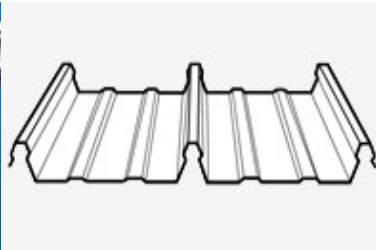

NEW SOLAR MOUNTING RAIL KIT

- The new rail has an easy to fit rail splice kit.
- The mid clamp is adjustable from 35-50mm.
- The end clamps can be use from 35-50mm depth solar panel.
- The plate is also new, can be installed together with the mid clamp
- The new style rail samples will be available this week.

- Versatile Solar Mounting Rail with adjustable end clamps (35mm – 50mm **Product Item: AE-FZ-ADJ**)

Versatile Solar Tin Roof Clamp

Kliplok 700 style clamp
Part number AE-FZ-TC

Product: TIN ROOF CLAMP for Kliplok style roof sheeting

Material: Aluminum 6005 T5

Installation pictures as reference.

Long style Tin roof clamp
Part number AE-FZH-021