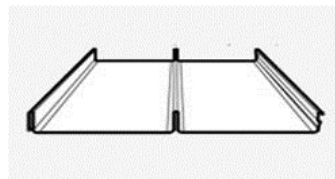

- Versatile Solar Mounting Rail with adjustable end clamps (35mm – 50mm **Product Item: AE-FZ-ADJ**)

Versatile Solar Tin Roof Clamp

Kliplok 700 style clamp
Part number AE-FZ-TC

Product: TIN ROOF CLAMP for Kliplok style roof sheeting

Material: Aluminum 6005 T5

Installation pictures as reference.

Long style Tin roof clamp
Part number AE-FZH-021