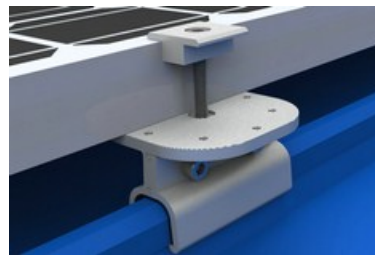

### NEW SOLAR MOUNTING RAIL KIT

- The new rail has an easy to fit rail splice kit.
- The mid clamp is adjustable from 35-50mm.
- The end clamps can be use from 35-50mm depth solar panel.
- The plate is also new, can be installed together with the mid clamp
- The new style rail samples will be available this week.

### Versatile Solar Mounting Rail

- Versatile Solar Mounting Rail with adjustable end clamps (35mm – 50mm **Product Item: AE-FZ-ADJ**)

### Versatile Solar Tin Roof Clamp

Kliplok 700 style clamp  
**Part number AE-FZ-TC**

Product: TIN ROOF CLAMP for Kliplok style roof sheeting

Material: Aluminum 6005 T5

Installation pictures as reference.