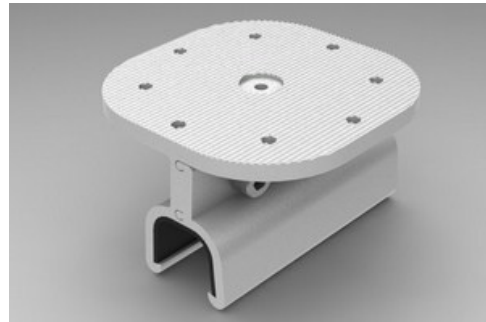

NEW SOLAR MOUNTING RAIL KIT

- The new rail has an easy to fit rail splice kit.
- The mid clamp is adjustable from 35-50mm.
- The end clamps can be use from 35-50mm depth solar panel.
- The plate is also new, can be installed together with the mid clamp
- The new style rail samples will be available this week.

BENEFITS:

- Components can be supplied in kit form (1 kit per carton)
- Adjustable end clamps reduces the number of components to be stocked in warehouse
- Adjustable mid clamps also reduces the number of components to be stocked in warehouse
- Easy to install Splice Kit
- Reduces warehouse packing time to pack kits
- Reduces chance of incorrect components being shipped to Customer
- Reduce installation time as the rail versatile is easy to install.
- All Components are manufacture to Australian Standards
- Local Support is available from Alpha Energy
- Other components readily available demand, including Solar Panel Earthing System, Tin Roof Clamps, Tilt Kits, and Solar Cable
- Competitive Pricing
- If Ordered in large quantities your **COMPANY LOGO** can be put on the packaging
- <http://www.alphaenergy.com.au/AE-FZ-ADJ>

AE-FZ-ADJ

Product Item: AE-FZ-ADJ

Adjustable 35mm to 50mm End Clamp

Product Item: AE-FZ-ADJ

Adjustable 35mm to 50mm End Clamp

Price: \$2.30 (Excl. GST)

[Tell a Friend](#)

Versatile Solar Mounting Rail

- Versatile Solar Mounting Rail with adjustable end clamps (35mm – 50mm **Product Item: AE-FZ-ADJ**)

Versatile Solar Tin Roof Clamp

Kliplok 700 style clamp
Part number AE-FZ-TC

Product: TIN ROOF CLAMP for Kliplok style roof sheeting