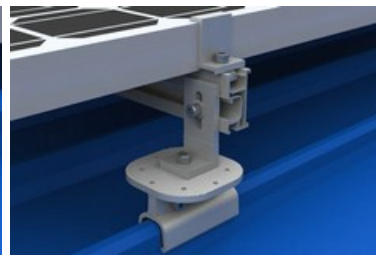

NEW SOLAR MOUNTING RAIL KIT

- The new rail has an easy to fit rail splice kit.
- The mid clamp is adjustable from 35-50mm.
- The end clamps can be use from 35-50mm depth solar panel.
- The plate is also new, can be installed together with the mid clamp
- The new style rail samples will be available this week.

AE-FZ-ADJ

Product Item: AE-FZ-ADJ

Adjustable 35mm to 50mm End Clamp

Product Item: AE-FZ-ADJ

Adjustable 35mm to 50mm End Clamp

Price: \$2.30 (Excl. GST)

[Tell a Friend](#)

Versatile Solar Mounting Rail

- Versatile Solar Mounting Rail with adjustable end clamps (35mm – 50mm **Product Item: AE-FZ-ADJ**)

Versatile Solar Tin Roof Clamp

Kliplok 700 style clamp
Part number AE-FZ-TC

Product: TIN ROOF CLAMP for Kliplok style roof sheeting

Material: Aluminum 6005 T5

Installation pictures as reference.

Long style Tin roof clamp
Part number AE-FZH-021