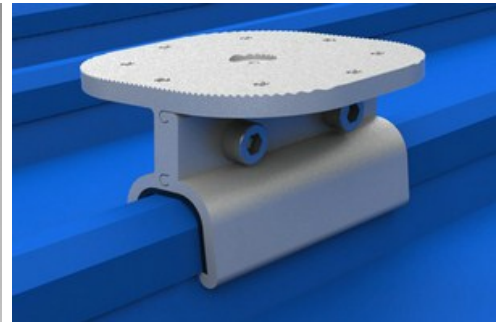

Versatile Solar Tin Roof Clamp

Kliplok 700 style clamp
Part number AE-FZ-TC

Product: TIN ROOF CLAMP for Kliplok style roof sheeting

Material: Aluminum 6005 T5

Installation pictures as reference.