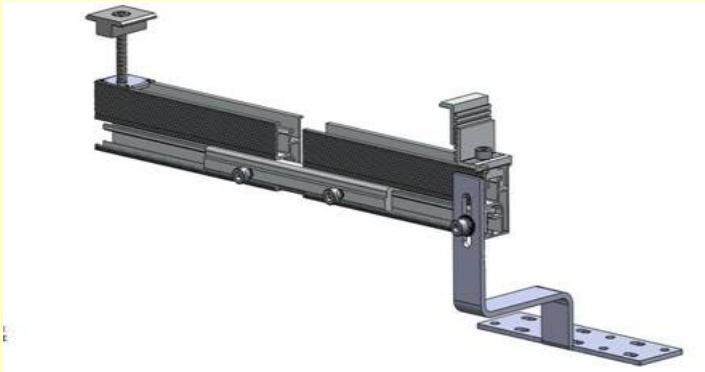

NEW SOLAR MOUNTING RAIL KIT

- The new rail has an easy to fit rail splice kit.
- The mid clamp is adjustable from 35-50mm.
- The end clamps can be use from 35-50mm depth solar panel.
- The plate is also new, can be installed together with the mid clamp
- The new style rail samples will be available this week.

AE-FZ-ADJ

Product Item: AE-FZ-ADJ

Adjustable 35mm to 50mm End Clamp

Product Item: AE-FZ-ADJ

Adjustable 35mm to 50mm End Clamp

Price: \$2.30 (Excl. GST)

[Tell a Friend](#)

Versatile Solar Mounting Rail

- Versatile Solar Mounting Rail with adjustable end clamps (35mm – 50mm **Product Item: AE-FZ-ADJ**)

Versatile Solar Tin Roof Clamp

Kliplok 700 style clamp
Part number AE-FZ-TC

Product: TIN ROOF CLAMP for Kliplok style roof sheeting

Material: Aluminum 6005 T5

Installation pictures as reference.

Long style Tin roof clamp
Part number AE-FZH-021