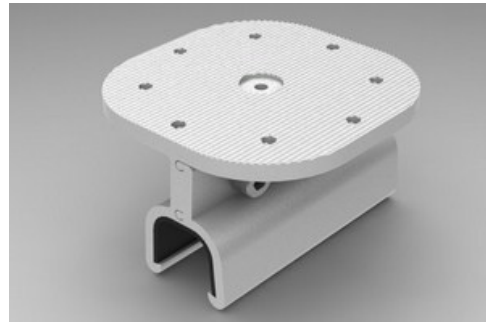

Versatile Solar Tin Roof Clamp

Kliplok 700 style clamp
Part number AE-FZ-TC

Product: TIN ROOF CLAMP for Kliplok style roof sheeting

Material: Aluminum 6005 T5

Installation pictures as reference.