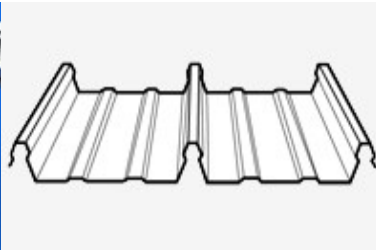

### Versatile Solar Mounting Rail

- Versatile Solar Mounting Rail with adjustable end clamps (35mm – 50mm **Product Item: AE-FZ-ADJ**)

### Versatile Solar Tin Roof Clamp

Kliplok 700 style clamp  
**Part number AE-FZ-TC**

Product: TIN ROOF CLAMP for Kliplok style roof sheeting

Material: Aluminum 6005 T5

Installation pictures as reference.