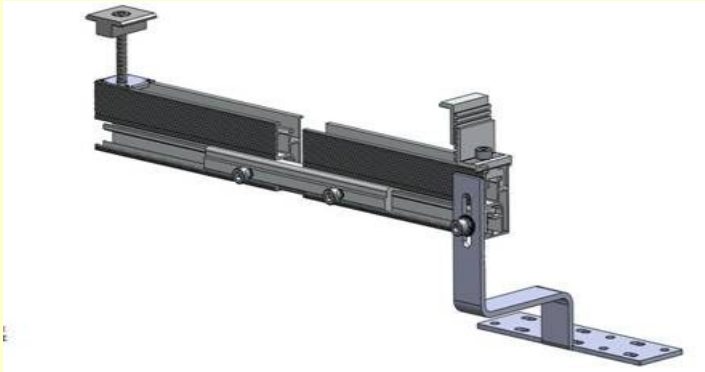

### NEW SOLAR MOUNTING RAIL KIT

- The new rail has an easy to fit rail splice kit.
- The mid clamp is adjustable from 35-50mm.
- The end clamps can be use from 35-50mm depth solar panel.
- The plate is also new, can be installed together with the mid clamp
- The new style rail samples will be available this week.

#### AE-FZ-ADJ

Product Item: AE-FZ-ADJ

Adjustable 35mm to 50mm End Clamp

Product Item: AE-FZ-ADJ

Adjustable 35mm to 50mm End Clamp

Price: \$2.30 (Excl. GST)

[Tell a Friend](#)

### Versatile Solar Mounting Rail

- Versatile Solar Mounting Rail with adjustable end clamps (35mm – 50mm **Product Item: AE-FZ-ADJ**)

### Versatile Solar Tin Roof Clamp

Kliplok 700 style clamp  
**Part number AE-FZ-TC**

Product: TIN ROOF CLAMP for Kliplok style roof sheeting

Material: Aluminum 6005 T5

Installation pictures as reference.