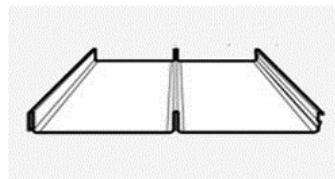

### Versatile Solar Mounting Rail

- Versatile Solar Mounting Rail with adjustable end clamps (35mm – 50mm **Product Item: AE-FZ-ADJ**)

### Versatile Solar Tin Roof Clamp

Kliplok 700 style clamp  
**Part number AE-FZ-TC**

Product: TIN ROOF CLAMP for Kliplok style roof sheeting

Material: Aluminum 6005 T5

Installation pictures as reference.