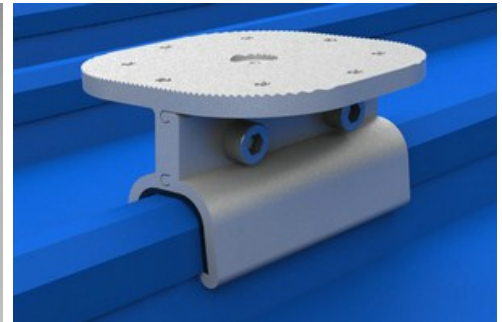

NEW SOLAR MOUNTING RAIL KIT

- The new rail has an easy to fit rail splice kit.
- The mid clamp is adjustable from 35-50mm.
- The end clamps can be use from 35-50mm depth solar panel.
- The plate is also new, can be installed together with the mid clamp
- The new style rail samples will be available this week.

BENEFITS:

- Components can be supplied in kit form (1 kit per carton)
- Adjustable end clamps reduces the number of components to be stocked in warehouse
- Adjustable mid clamps also reduces the number of components to be stocked in warehouse
- Easy to install Splice Kit
- Reduces warehouse packing time to pack kits
- Reduces chance of incorrect components being shipped to Customer
- Reduce installation time as the rail versatile is easy to install.
- All Components are manufacture to Australian Standards
- Local Support is available from Alpha Energy
- Other components readily available demand, including Solar Panel Earthing System, Tin Roof Clamps, Tilt Kits, and Solar Cable
- Competitive Pricing
- If Ordered in large quantities your **COMPANY LOGO** can be put on the packaging
- <http://www.alphaenergy.com.au/AE-FZ-ADJ>

AE-FZ-ADJ

Product Item: AE-FZ-ADJ

Adjustable 35mm to 50mm End Clamp

Product Item: AE-FZ-ADJ

Adjustable 35mm to 50mm End Clamp

Price: \$2.30 (Excl. GST)

[Tell a Friend](#)

Versatile Solar Mounting Rail

- Versatile Solar Mounting Rail with adjustable end clamps (35mm – 50mm **Product Item: AE-FZ-ADJ**)

Versatile Solar Tin Roof Clamp

Kliplok 700 style clamp
Part number AE-FZ-TC

Product: TIN ROOF CLAMP for Kliplok style roof sheeting